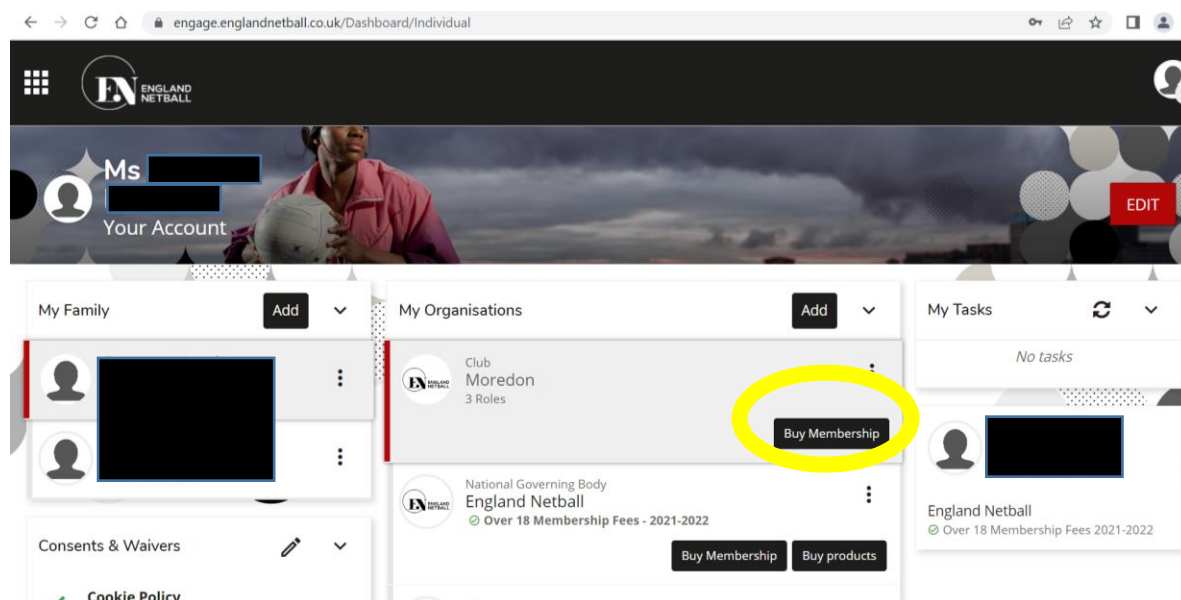

How to Affiliate with England Netball

Sign into your engage account using your membership number. It will take you to the above dashboard. Select Buy Memberships from Moredon for existing members. New members will need select the add button to 'My Organisations' and add Moredon from there and then select Buy Membership.