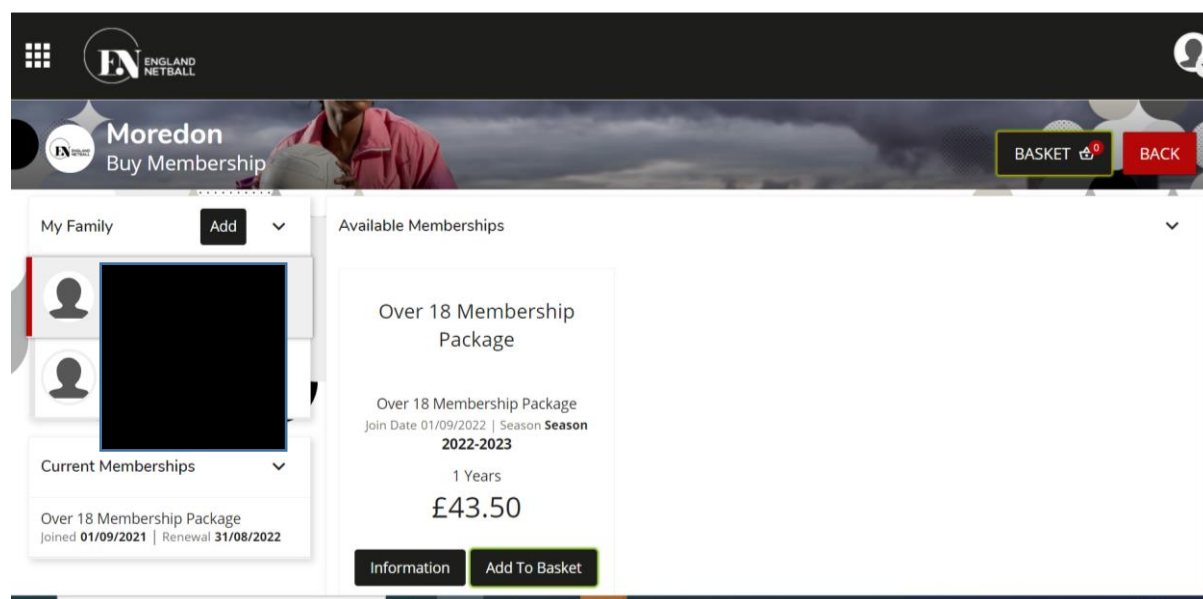

How to Affiliate with England Netball

Sign into your engage account using your membership number. It will take you to the above dashboard. Select Buy Memberships from Moredon for existing members. New members will need select the add button to 'My Organisations' and add Moredon from there and then select Buy Membership.

You will be taken to the below page, select add to basket. If you click on the information tab, make sure it says you are buying the over 18 membership package which included your England membership (£37.50) plus Wiltshire Fees (£3) and Southwest fees (£3) so a total of £43.50.