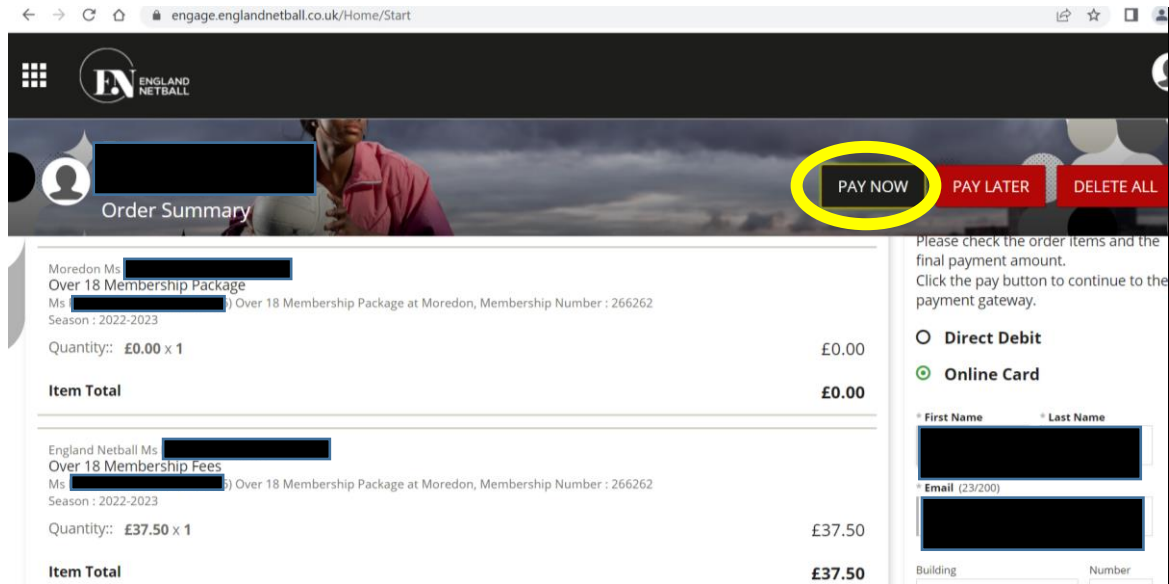

Once you added to your basket, click the basket icon in the top right corner. On the right-hand side you will be asked to confirm your details and you need to select the payment option (Online card for one payment or Direct Debit if you wish to pay in instalments). Under the over 18s membership fees, you are required to view and tick the box that says membership product waiver (which is terms and conditions). You need to tick this box or it won't let you move on from this page.

Press "Pay now" at the top and then enter your payment details.